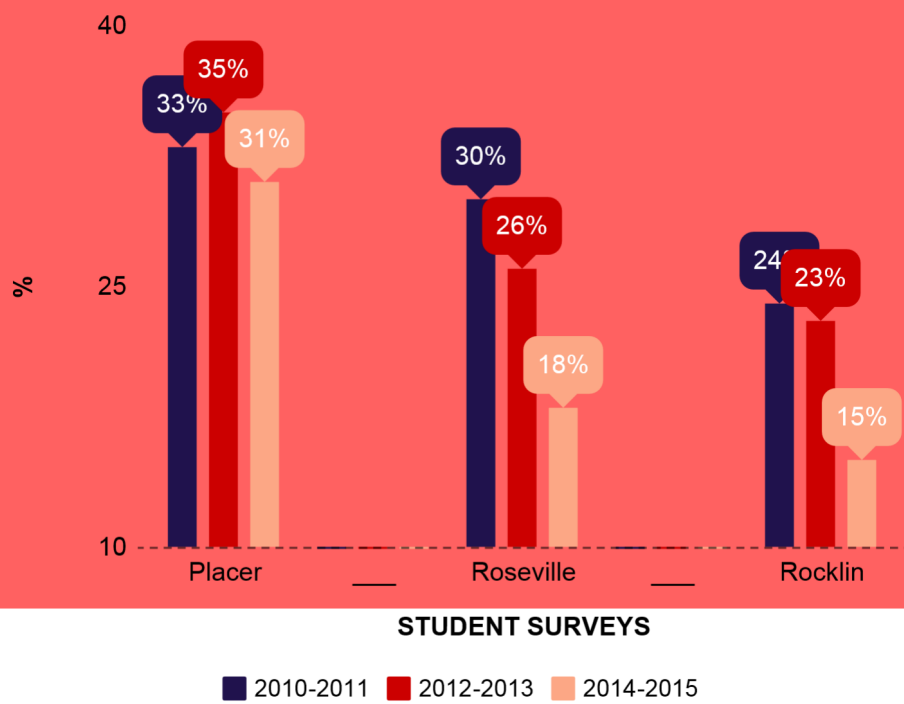

11th Grade Alcohol Use

2010-2015
Student Survey Results

Past 30-Day Alcohol Use

**Cities of Rocklin & Roseville were
1st. to Pass
Social Host Ordinances (SHO)
in 2015**

2013-2015 Student Survey Data
Rocklin Unified **8% Decrease**
Roseville Unified **8% Decrease**
Placer Union **4% Decrease**

11th Grade Past 30-Day Alcohol Use

Rocklin Unified
School District

from 23%
to 15%

Roseville Unified
School District

from 26%
to 18%

SOURCES

- California Healthy Kids Survey, West Ed 2010 - 2015
- Coalition for Placer Youth Rocklin Student Surveys, 2011- 2015